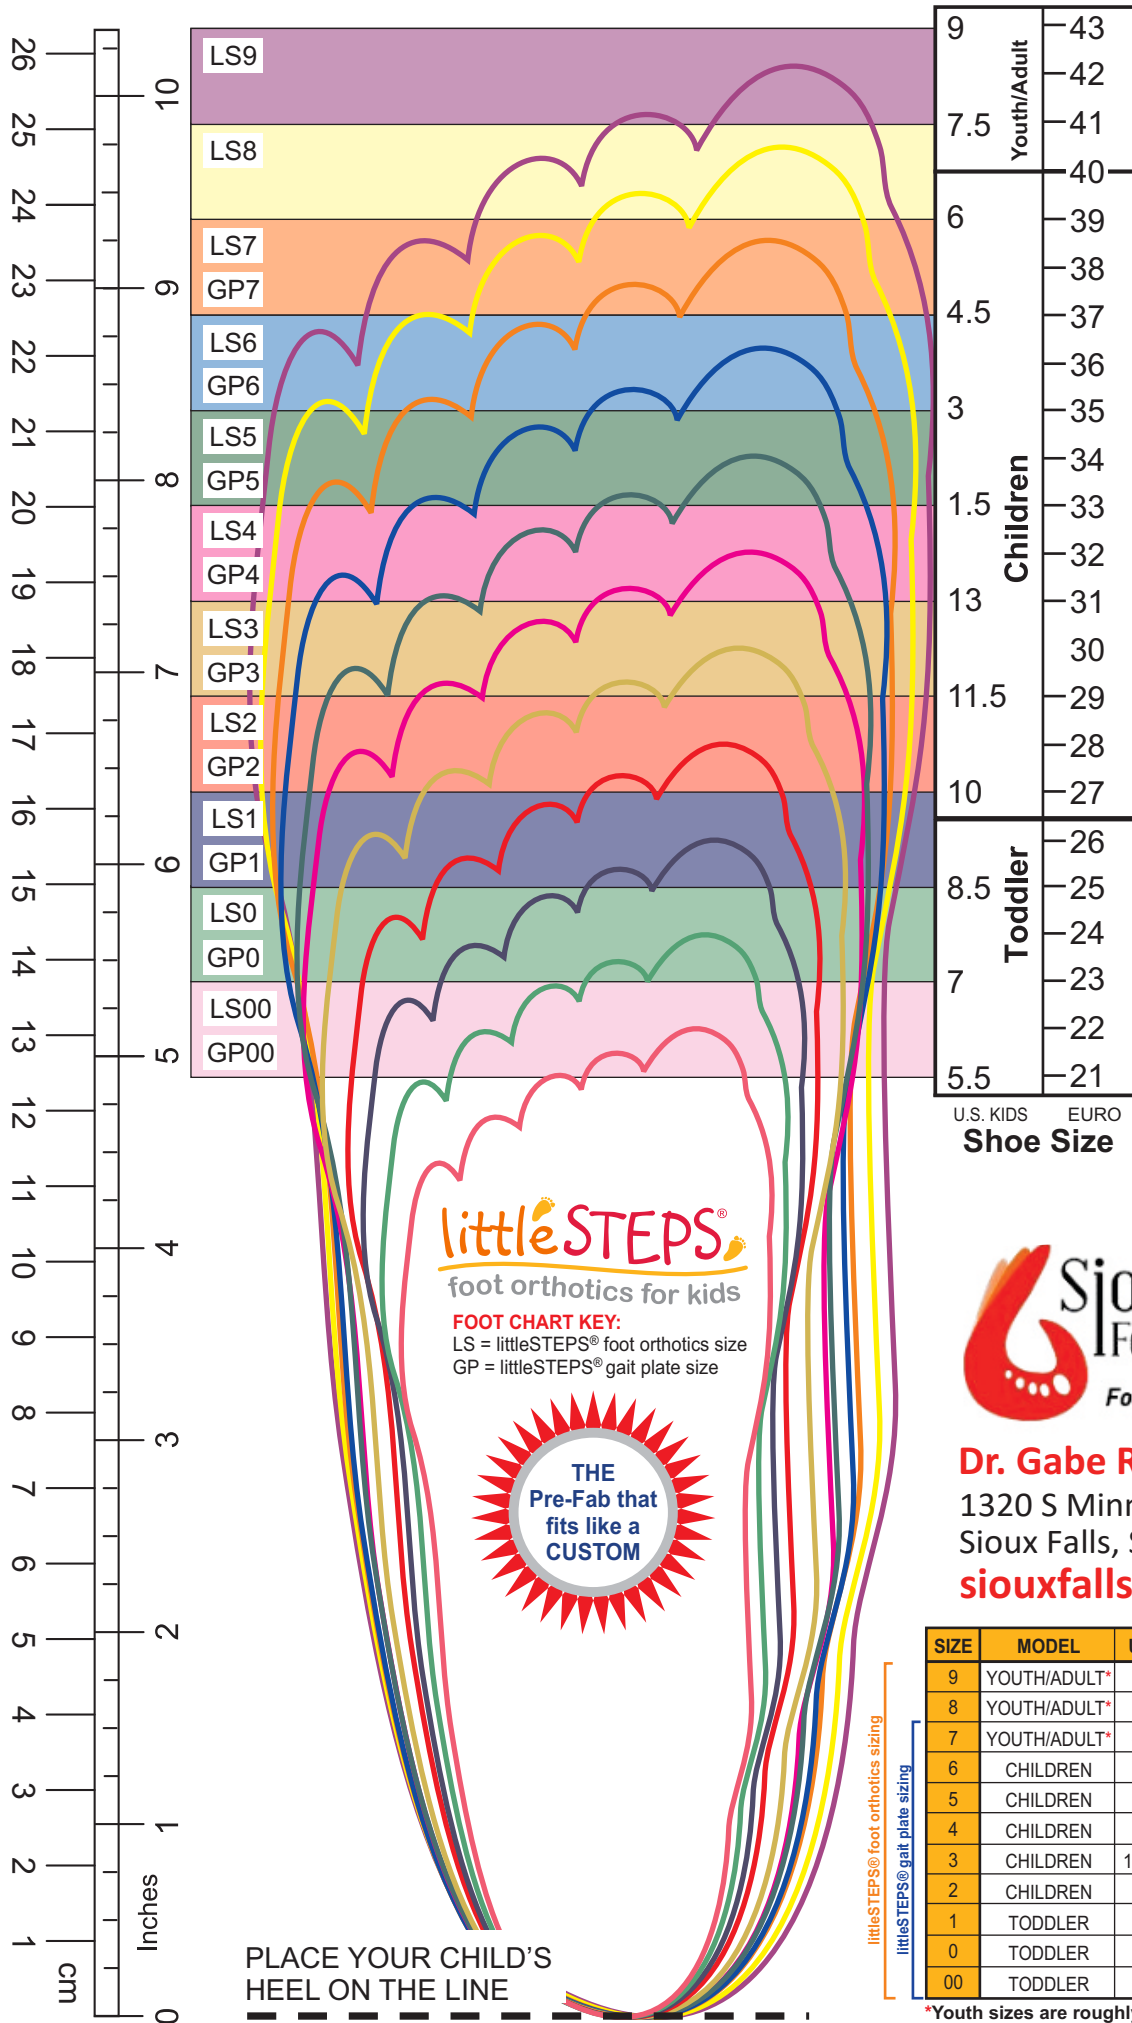

# littleSTEPS® Foot Orthotics and Gait Plates Shoe Sizing Chart

**Dr. Gabe Rodriguez, DPM, MMin**  
1320 S Minnesota Avenue #102  
Sioux Falls, SD 57105  
[siouxfallspodiatrist.net](http://siouxfallspodiatrist.net)

SIZE	MODEL	U.S. KIDS	U.S. MEN	U.S. WOMEN	EURO
9	YOUTH/ADULT*	7.5 to 8.5	7.5 to 8.5	9 to 10	41 to 42
8	YOUTH/ADULT*	6 to 7	6 to 7	7.5 to 8.5	39 to 40
7	YOUTH/ADULT*	4.5 to 5.5	4.5 to 5.5	6 to 7	37 to 38
6	CHILDREN	3 to 4			35 to 36
5	CHILDREN	1.5 to 2.5			33 to 34
4	CHILDREN	13 to 1			31 to 32
3	CHILDREN	11.5 to 12.5			29 to 30
2	CHILDREN	10 to 11			27 to 28
1	TODDLER	8.5 to 9.5			25 to 26
0	TODDLER	7 to 8			23 to 24
00	TODDLER	5 to 6.5			21 to 22

\*Youth sizes are roughly equivalent to Men's sizes in length.